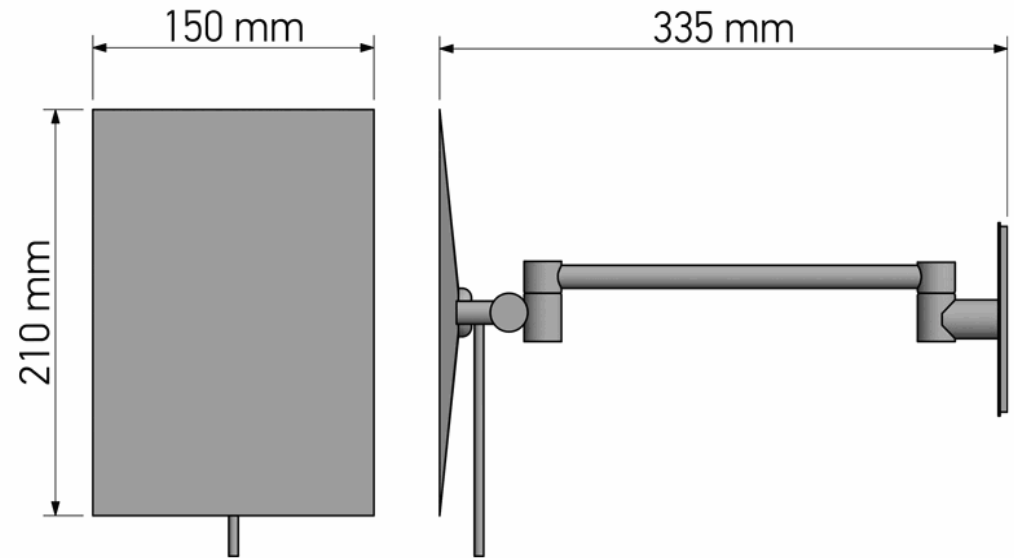

Product Description

Line : Extra
Type : Wall mounded cosmetic mirror x3
Code : MR-305

Technical Sheet

Finishing : Chrome
Metal : Brass

KATSIERIS BROS S.A.

Industry Bathroom accessories, Design & Manufacturing, Koropi Industrial Region, Loc: Poka 194 00, Koropi P.O. 27. Athens-Greece T:+30 210 6627 500, F:+30 210 6626 830
info@sanco.gr, www.sanco.gr

Environmental Management System
EAOT EN ISO 14001:2004
Cert. No 144/Γ/2010