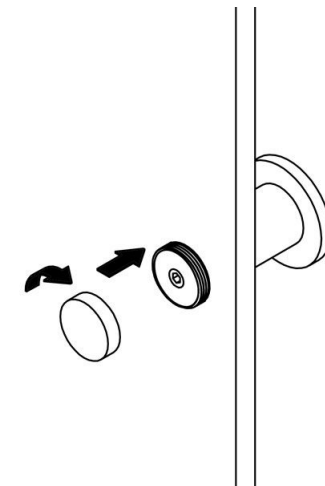

KATSIERIS BROS S.A.

Industry Bathroom accessories, Design & Manufacturing, Koropi Industrial Region, Loc: Poka 194 00, Koropi P.O. 27. Athens-Greece T:+30 210 6627 500
info@sanco.gr, www.sanco.gr