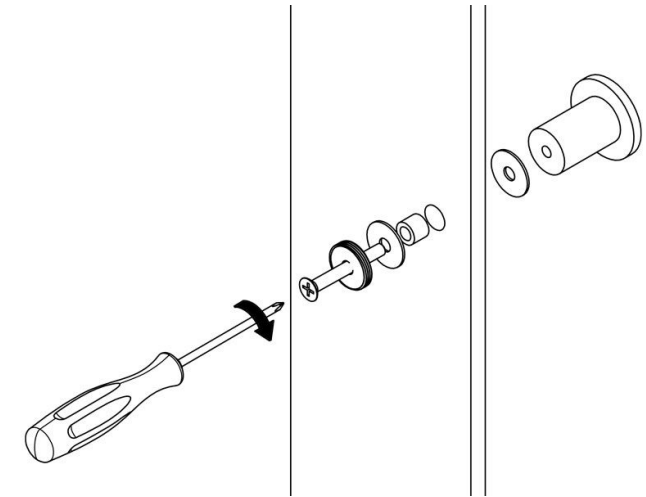

Mounting Instructions

1

2