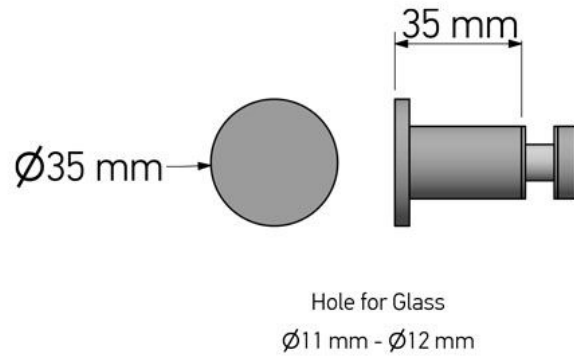

Product Description

Line: Extra
Type: Knob/Robe hook for glass
Code: GL0670
Metal: Brass

Product Photo