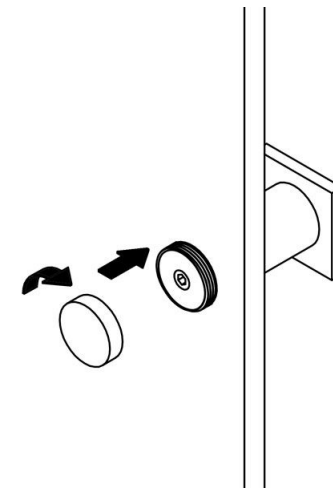

KATSIERIS BROS S.A.

Industry Bathroom accessories, Design & Manufacturing, Koropi Industrial Region, Loc: Poka 194 00, Koropi P.O. 27. Athens-Greece T:+30 210 6627 500
info@sanco.gr, www.sanco.gr