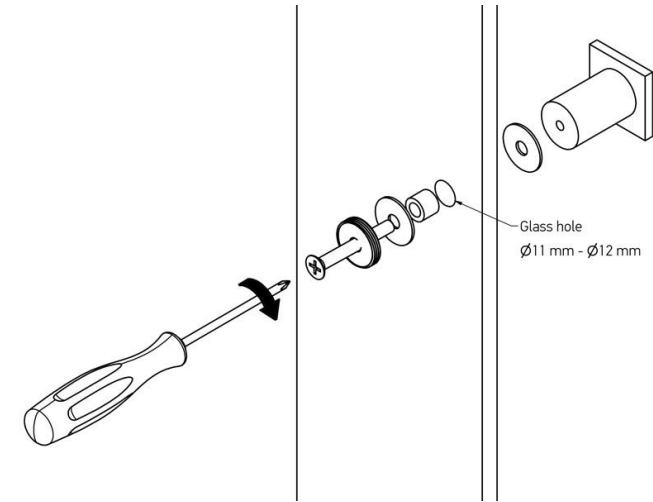

Mounting Instructions

1

2