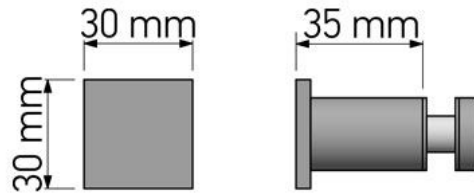

Product Description

Line: Extra
Type: Knob/Robe hook for glass
Code: GL0660
Metal: Brass

Product Photo

Hole for Glass
Ø11 mm - Ø12 mm