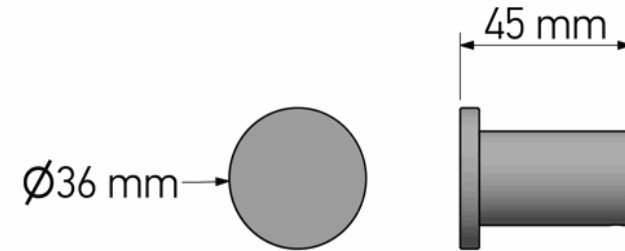

Product Description

Line : Galaxy
Type : Bath Robe Hook
Code : 00622

Technical Sheet

Finishing : Chrome
Metal : Brass

KATSIERIS BROS S.A.

Industry Bathroom accessories, Design & Manufacturing, Koropi Industrial Region, Loc: Poka 194 00, Koropi P.O. 27. Athens-Greece T:+30 210 6627 500, F:+30 210 6626 830
info@sanco.gr, www.sanco.gr

Environmental Management System
EAOT EN ISO 14001:2004
Cert. No 144/1/2010