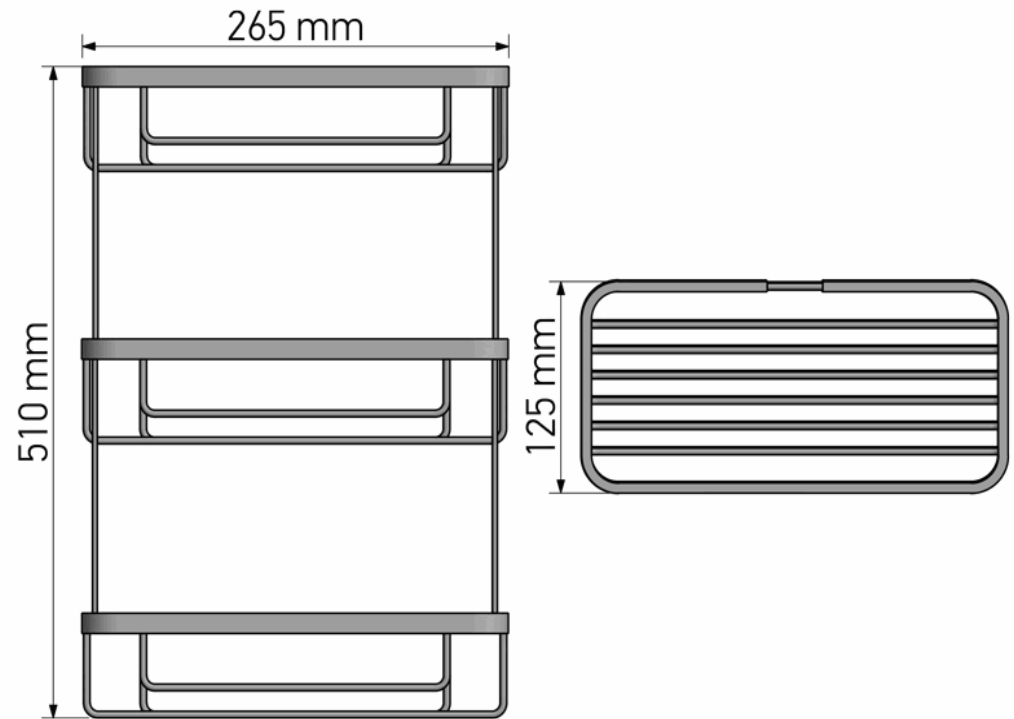

Product Description

Line : Shower Baskets
 Type : Rectangular shower basket (3ply)
 Code : 00005

Technical Sheet

Finishing : Chrome
 Metal : Brass

KATSIERIS BROS S.A.

Industry Bathroom accessories, Design & Manufacturing, Koropi Industrial Region, Loc: Poka 194 00, Koropi P.O. 27. Athens-Greece T:+30 210 6627 500, F:+30 210 6626 830
 info@sanco.gr, www.sanco.gr