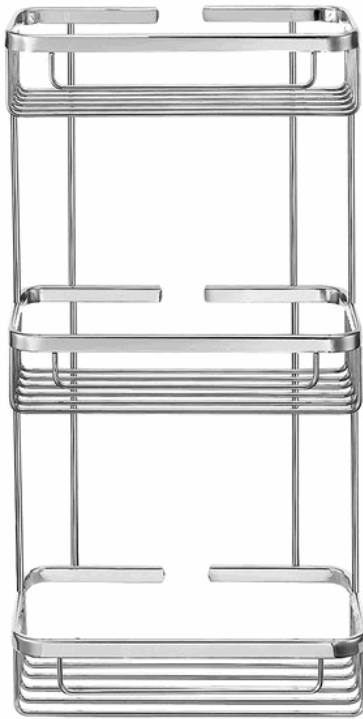

Product Description

Line : Shower Baskets
 Type : Rectangular shower basket (3ply)
 Code : 00005

Technical Sheet

Finishing : Chrome
 Metal : Brass

KATSIERIS BROS S.A.

Industry Bathroom accessories, Design & Manufacturing, Koropi Industrial Region, Loc: Poka 194 00, Koropi P.O. 27. Athens-Greece T:+30 210 6627 500, F:+30 210 6626 830
 info@sanco.gr, www.sanco.gr